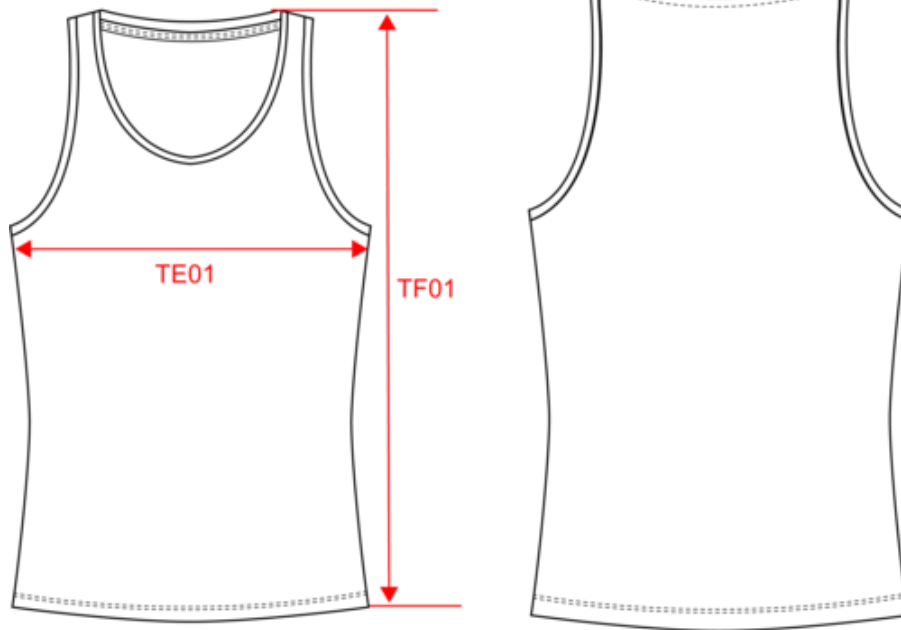

Afmeting

Measurements in cm	XS	S	M	L	XL	XXL
TE01 - 1/2 chest width at 1.5cm below armhole	39.50	42.50	45.50	48.50	51.50	54.50
TF01 - Total height from HSP	60.50	62.50	64.50	66.50	68.50	70.50