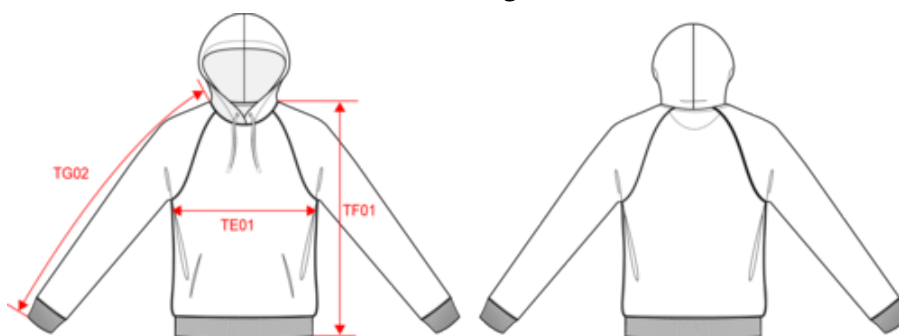

Afmeting

Measurements in cm	XS	S	M	L	XL	XXL
TE01 - 1/2 chest width at 1.5cm below armhole	47.00	50.00	53.00	56.00	59.00	62.00
TF01 - Total height from HSP	61.00	63.00	65.00	67.00	69.00	71.00
TG02 - Long sleeve length	69.50	70.50	71.50	72.50	73.50	74.50