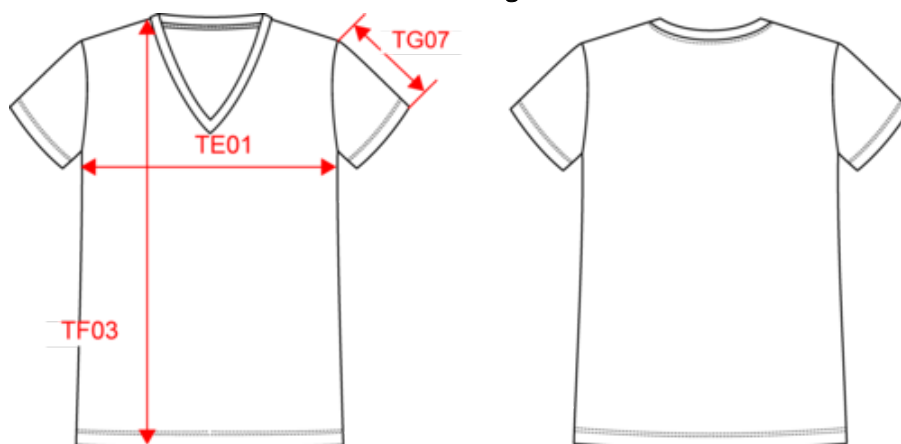

Afmeting

Measurements in cm	XS	S	M	L	XL	XXL
TE01 - 1/2 chest width at 1.5cm below armhole	43.00	46.00	49.00	52.00	55.00	58.00
TF03 - Front total height from HSP	61.00	63.00	65.00	67.00	69.00	71.00
TG07 - Short sleeve length	15.00	15.75	16.50	17.25	18.00	18.75