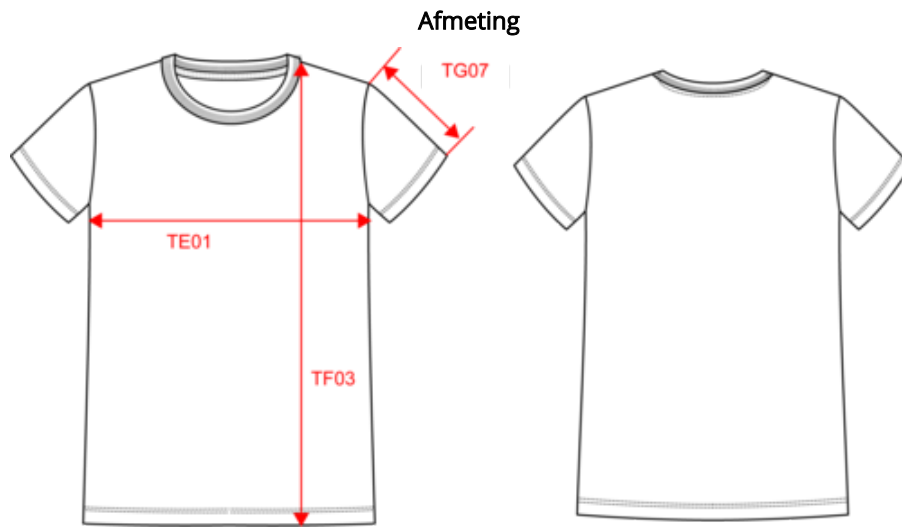

NS324
Dames T-shirt - 155 gr/m2

Measurements in cm	XS	S	M	L	XL	XXL	XXS	3XL	4XL	5XL	6XL
TG07 - Short sleeve length	16.00	16.75	17.50	18.25	19.00	19.75	15.25	20.50	21.25	22.00	22.75
TE01 - 1/2 chest width at 1.5cm below armhole	43.00	46.00	49.00	52.00	55.00	58.00	40.00	61.00	64.00	67.00	70.00
TF03 - Front total height from HSP	61.00	63.00	65.00	67.00	69.00	71.00	59.00	73.00	75.00	77.00	79.00