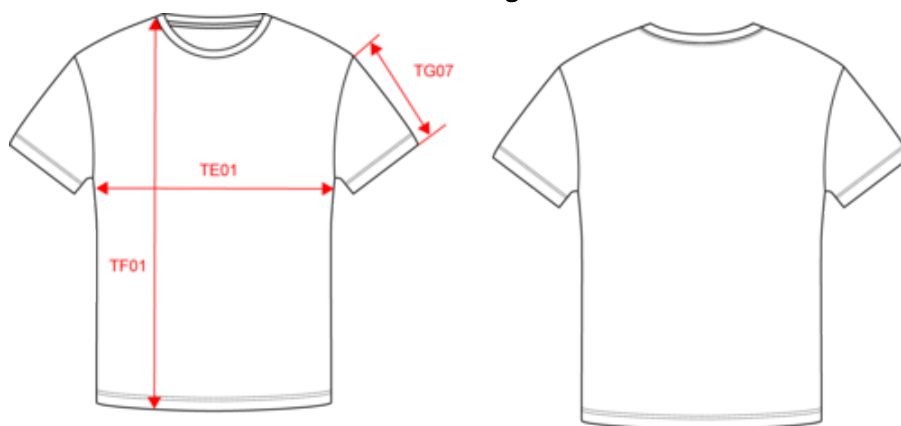

Afmeting

Measurements in cm	XXS	XS	S	M	L	XL	XXL	3XL	4XL	5XL
TE01 - 1/2 chest width at 1.5cm below armhole	43.00	46.00	49.00	52.00	55.00	58.00	61.00	64.00	67.00	70.00
TF01 - Total height from HSP	66.00	68.00	70.00	72.00	74.00	76.00	78.00	80.00	82.00	84.00
TG07 - Short sleeve length	19.50	20.25	21.00	21.75	22.50	23.25	24.00	24.75	25.50	26.25